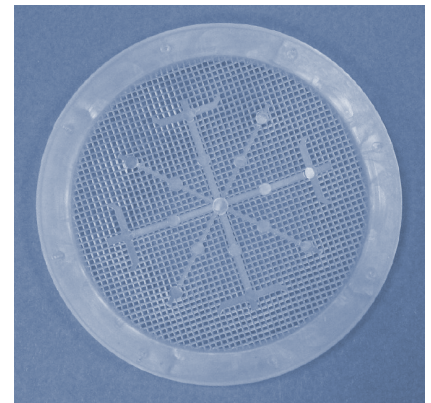

Dairy Pipeline Filter Screens

Rubber Fab's Dairy Pipeline Filter Screens are the perfect solution when it comes to transferring milk or other dairy product from a tanker truck to your facility. These screens are designed to help keep milk free of sediment.

MATERIAL AVAILABLE

- Break resistant low-density polyethylene (LDPE)

SIZE AVAILABLE

- For 3" Bevel Seat Fitting

FEATURES

- For reverse flow - transferring milk from a tanker
- Monitors sediment every time a tanker is unloaded
- Supplements laboratory sediment testing
- Protects pumps and equipment
- Clamps firmly in place
- Available in clear or blue