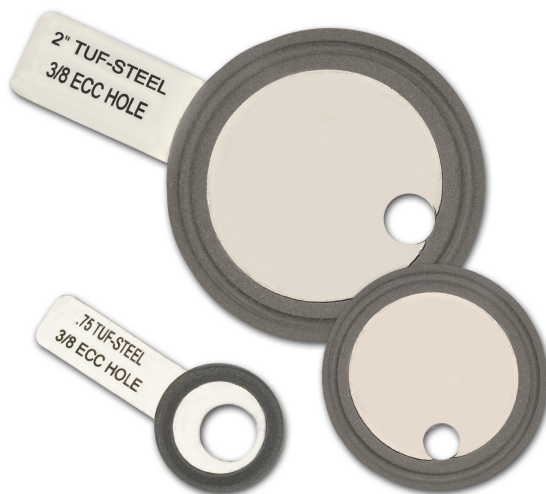

Rubber Fab

a Garlock Hygienic Technologies company

Tuf-Steel® Part Numbers

Tuf-Steel® Solid Orifice Plates

SIZE	PART NUMBER
1/2" & 3/4"	A80MPG-TS-050/075
1" & 1-1/2"	A80MPG-TS-100/150
2"	A80MPG-TS-200
2-1/2"	A80MPG-TS-250
3"	A80MPG-TS-300
4"	A80MPG-TS-400
6"	A80MPG-TS-600

Tuf-Steel® Orifice Plates w/SS

SIZE	PART NUMBER
1/2"	A80MPG-TS-050-SS
3/4"	A80MPG-TS-075-SS
1"	A80MPG-TS-100-SS
1-1/2"	A80MPG-TS-150-SS
2"	A80MPG-TS-200-SS
2-1/2"	A80MPG-TS-250-SS
3"	A80MPG-TS-300-SS
4"	A80MPG-TS-400-SS
6"	A80MPG-TS-600-SS

Tuf-Steel® Orifice Plates w/SS

SIZE	PART NUMBER
1/2"	A80MPG-TS-050-SS-TAB
3/4"	A80MPG-TS-075-SS-TAB
1"	A80MPG-TS-100-SS-TAB
1-1/2"	A80MPG-TS-150-SS-TAB
2"	A80MPG-TS-200-SS-TAB
2-1/2"	A80MPG-TS-250-SS-TAB
3"	A80MPG-TS-300-SS-TAB
4"	A80MPG-TS-400-SS-TAB
6"	A80MPG-TS-600-SS-TAB

26 Brookfield Drive • Sparta, New Jersey 07871

973.579.2959 • 866-442-2959 Toll Free • 973.579.7275 Fax • www.rubberfab.com